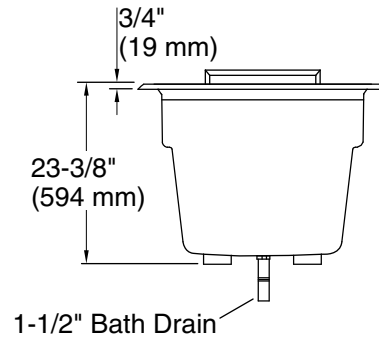

## Technical Information

All product dimensions are nominal.

Installation:	Drop-in
Drain location:	End
Basin area, bottom:	36" x 21" (914 mm x 533 mm)
Basin area, top:	42" x 26" (1067 mm x 660 mm)
Weight:	60 lbs (27.2 kg)
Minimum floor load:	61 lbs/ft <sup>2</sup> (297.8 kg/m <sup>2</sup> )
Water depth:	17-7/8" (454 mm)
Water capacity:	68 gal (257.4 L)
Cutout:	Drop-in, 46-1/2" x 30-1/2" (1181 mm x 775 mm)

## Notes

Measure your actual product for rough-in details.

Install this product according to the installation instructions.

The hot water supply should be 70% of the capacity of the bath or greater. Installations will vary.